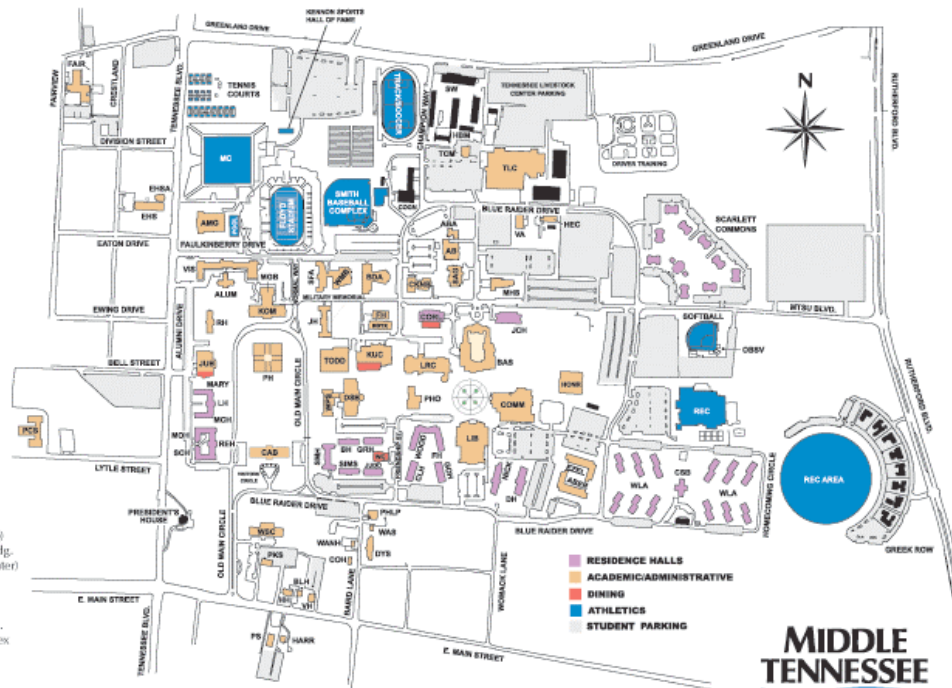

MHS McFarland Health Services
OBSV Observatory
PCS Pittard Campus School
PH Pock Hall
PHLP Project HELP
PHO Photography Building
PKS Parking and Transportation
PS Public Safety
ROEX ROTC Annex
RH Rutledge Hall
SAG Stark Agribusiness and Agriscience Center
SFA Saunders Fine Arts Bldg.

TCM Telecommunications
TLC Tennessee Livestock Center
TODD Todd Building
VA Vocational Agriculture
VH Vaughn House (Criminal Justice Administration)
VIS Vorobies Industrial Studies
WANH Wareley House (Internal Audit)
WAS Wassom House (Burdget Office)
WMB Wright Music Building
WPS Wood-Patterson Science Bldg.
WSC Wood-Stegall Center (Development and University Relations)

ATHLETICS (BLUE)
Kennon Sports Hall of Fame
MC Murphy Center
POOL Alumni Gym Pool
REC Recreation Center
Smith Baseball Complex
Softball Field
Jones Fick/Floyd Stadium
Tennis Courts
Track

DINING (RED)
CORL McCallie Cafeteria
JUB James Union Building
KUC The Grill
WC Woodmore CyberCafe

**MIDDLE
TENNESSEE
STATE UNIVERSITY**